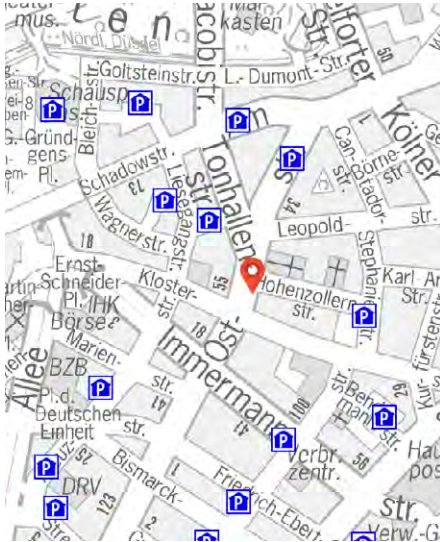

ABD Business Center

Oststraße 54
40211 Düsseldorf
+49 211 740 730
info@a-b-d.de
www.a-b-d.de

Servicezeiten

Service times
Mo–Do 9 – 17 h
Fr 9 – 16 h

DE Zusätzliche Informationen

Regelmäßige Workshops zu unternehmensspezifischen Themen wie Datensicherheit, Marketing und Gebrauchsmusterschutz.

EN Additional Information

Regular workshops on topics of interest to entrepreneurs such as data security, marketing and legal protection of registered designs.

DE	EN	
Standorte	Locations	Lokal
Einzelbüros	Individual offices	✓
Einzelarbeitsplätze im Coworking-Bereich	Individual workstations in co-working area	
Teambüros	Team offices	✓
Besprechungsräume	Meeting rooms	✓
Eventräume/-flächen	Event rooms/spaces	✓
Eigene postalische Adresse	Own postal address	✓
Sekretariatsservice	Secretarial service	✓
Küche	Kitchen	✓
Getränke	Drinks	✓
Eigene Parkplätze	Dedicated parking spaces	✓
Mindestmietzeit	Minimum rental period	
Zugangszeiten	Access times	24/7
Regelmäßige Veranstaltungen oder Workshops	Regular events or workshops	✓
Regelmäßige Angebote speziell für Startups	Regular offers especially for start-ups