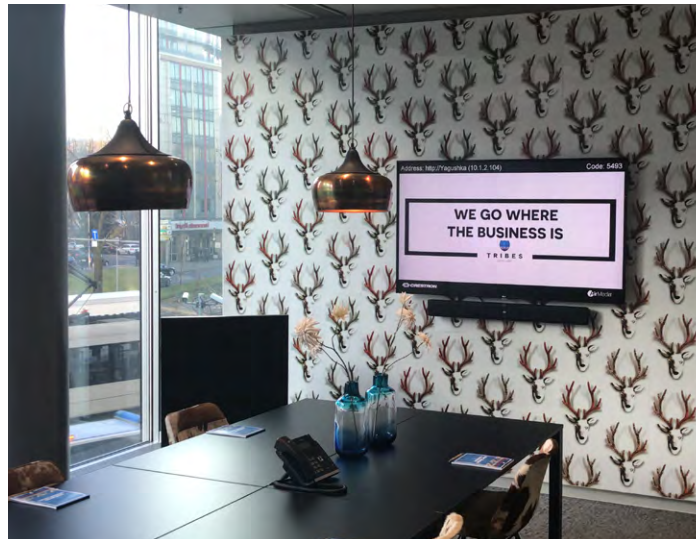

DE	EN	
Standorte	Locations	International
Einzelbüros	Individual offices	✓
Einzelarbeitsplätze im Coworking-Bereich	Individual workstations in co-working area	✓
Teambüros	Team offices	✓
Besprechungsräume	Meeting rooms	✓
Eventräume/-flächen	Event rooms/spaces	✓
Eigene postalische Adresse	Own postal address	✓
Sekretariatsservice	Secretarial service	✓
Küche	Kitchen	✓
Getränke	Drinks	✓
Eigene Parkplätze	Dedicated parking spaces	✓
Mindestmietzeit	Minimum rental period	
Zugangszeiten	Access times	24/7
Regelmäßige Veranstaltungen oder Workshops	Regular events or workshops	✓
Regelmäßige Angebote speziell für Startups	Regular offers especially for start-ups	✓